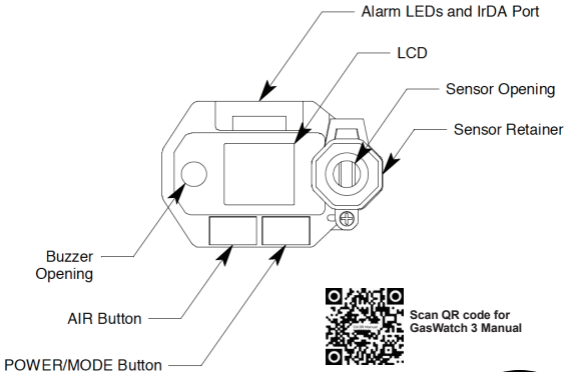

RKI Instruments, Inc. 33248 Central Ave, Union City, CA 94587

Phone (510) 441-5656 • (800) 754-5165 • www.rkiinstruments.com

200305/3000