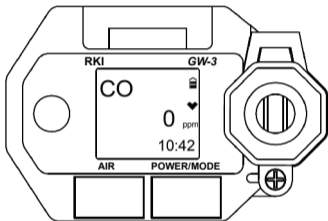

GasWatch 3 Quick Reference Guide

START HERE

GasWatch 3 Quick Reference Guide

Turn On

Press & Hold

**POWER
MODE**

Past Due Bump/CAL

To Bump / CAL

**POWER
MODE**

Confirm & Use

AIR

CAL

BP - LMT

CAL

CAL - LMT

**Normal
Operation**